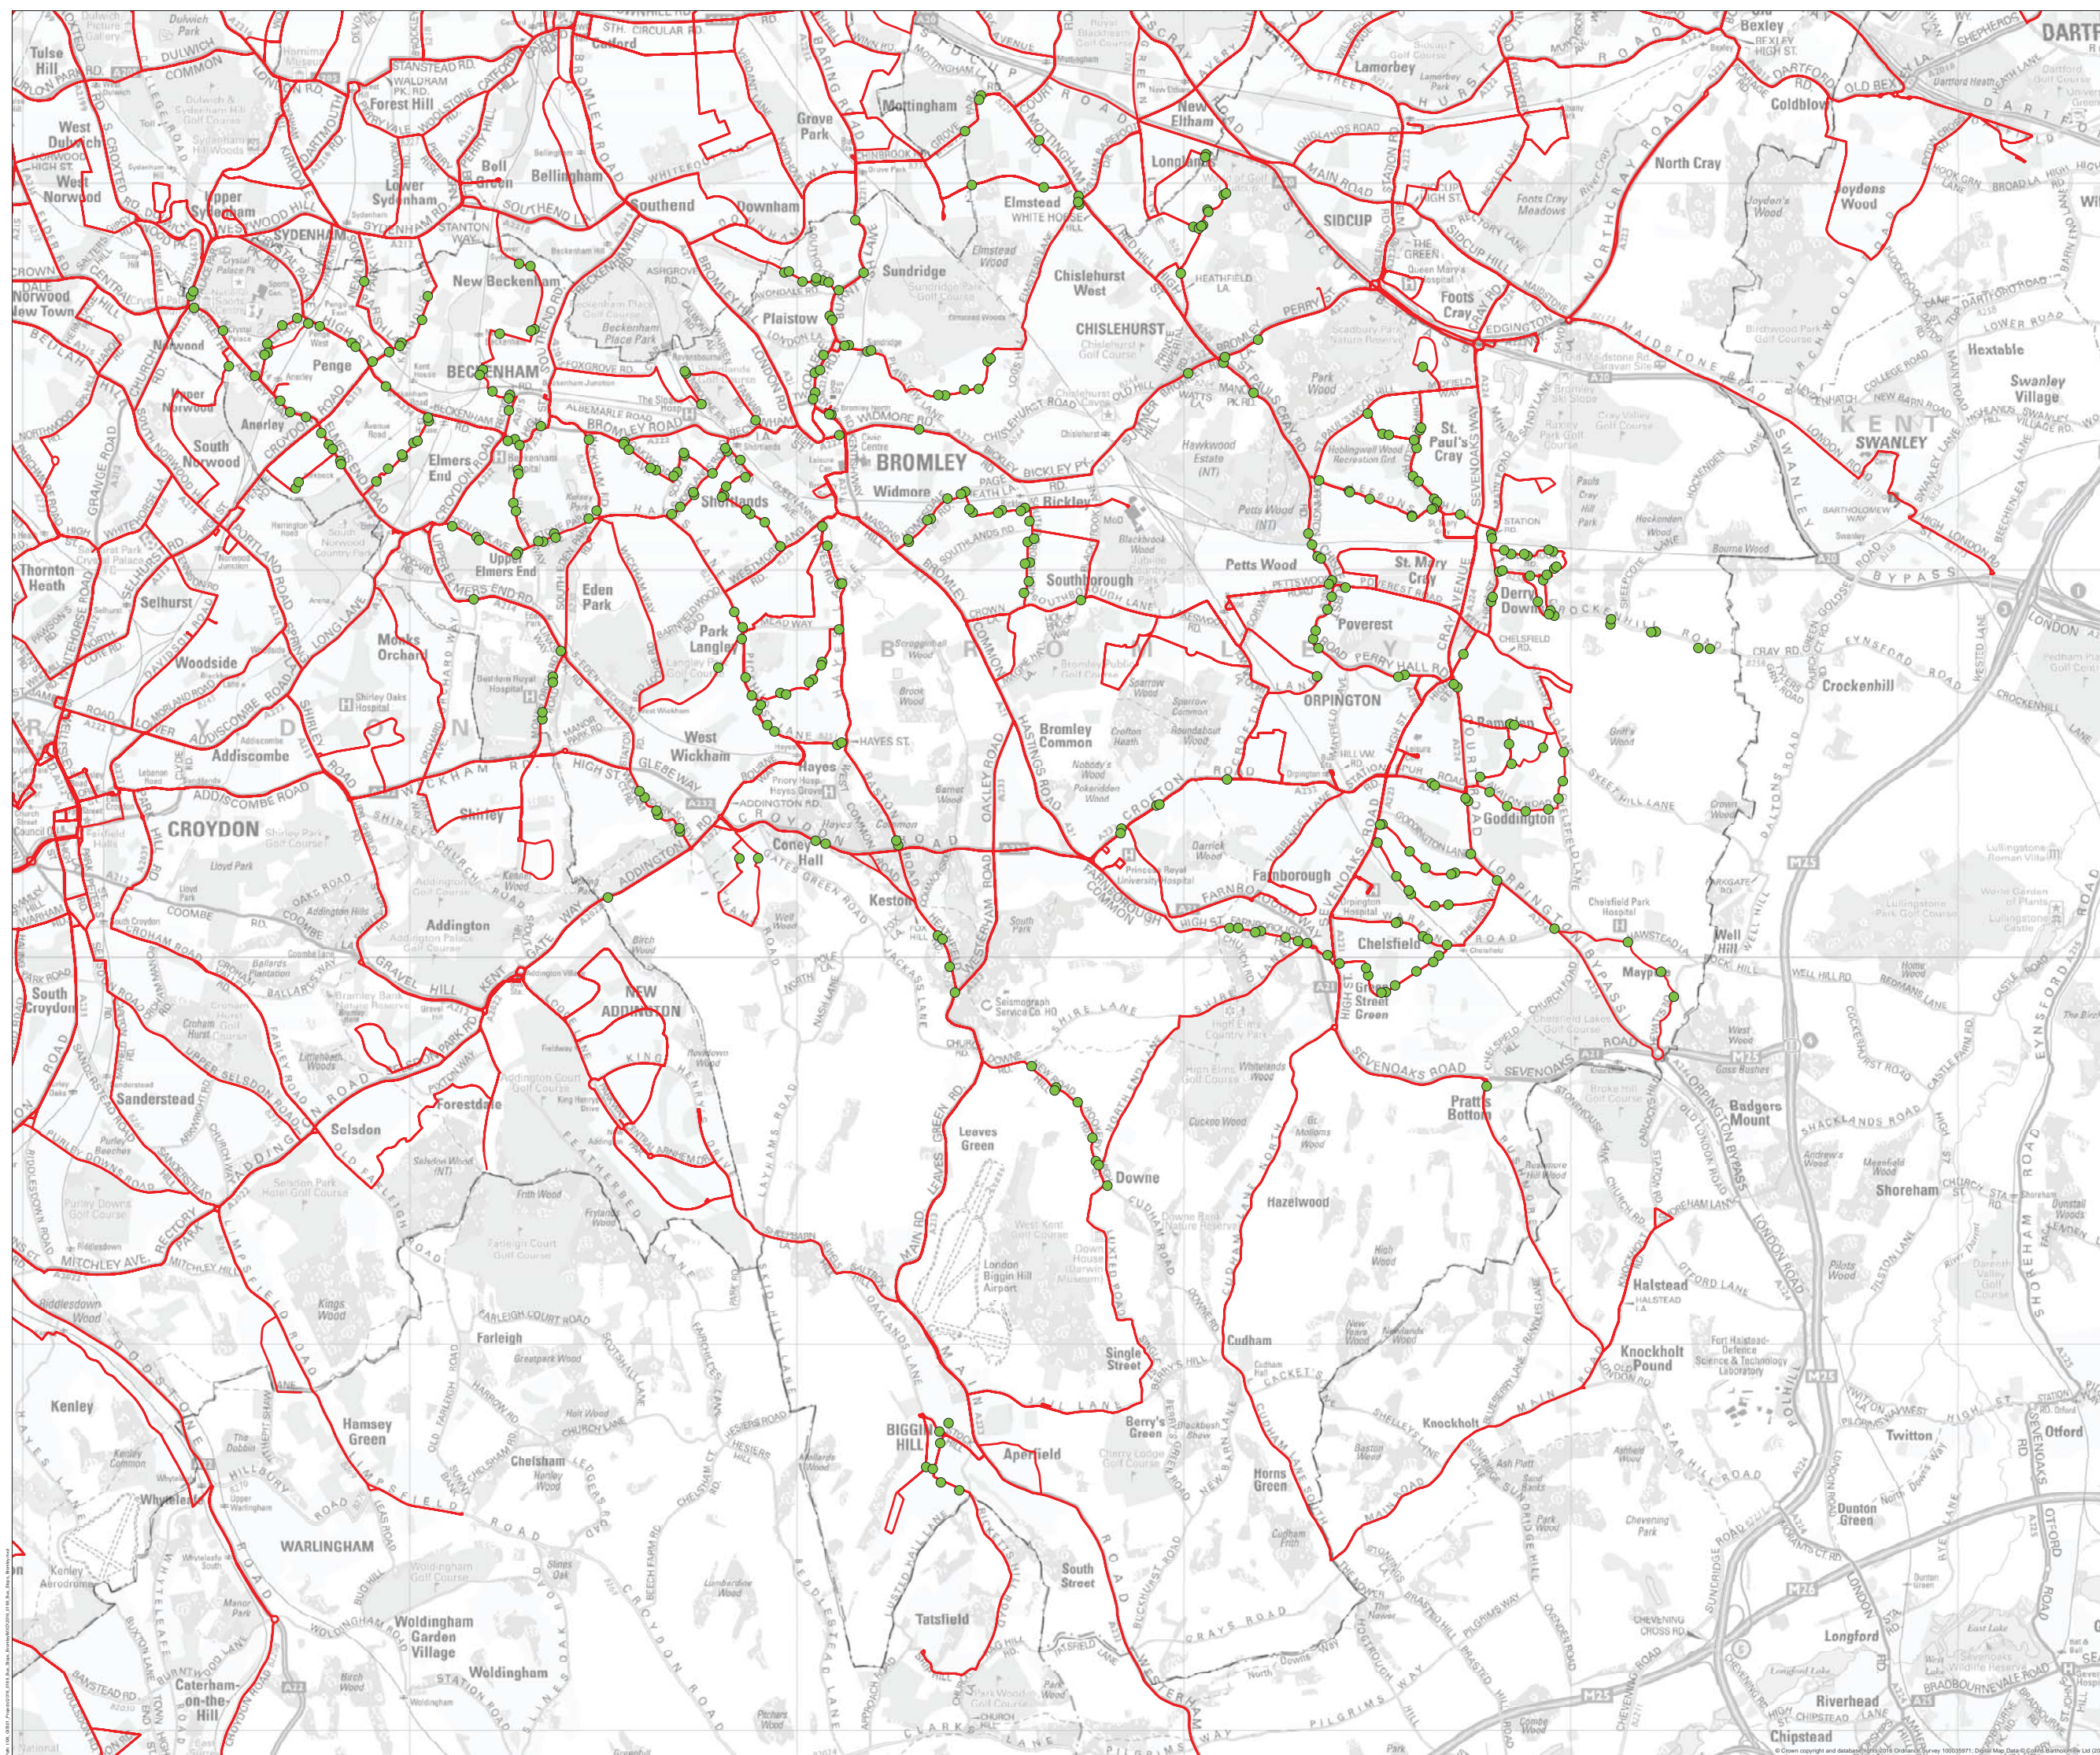

**Legend**

- Bus\_Stops\_bromley\_V2
- Bus\_Routes\_line
- Borough Boundary

Unclassified

Scale 1:21,721	Date 06/10/2016	Status DRAFT/FINAL
-------------------	--------------------	-----------------------

Drawing No. 2016_0169_Bus_Stops_Bromley	Rev. -
--	-----------

© Transport for London  
© Crown copyright and database rights 2016  
Ordnance Survey 100035971  
Digital Map Data © Collins Bartholomew Ltd (2016)

Bus

Bus stops in Bromley - V2